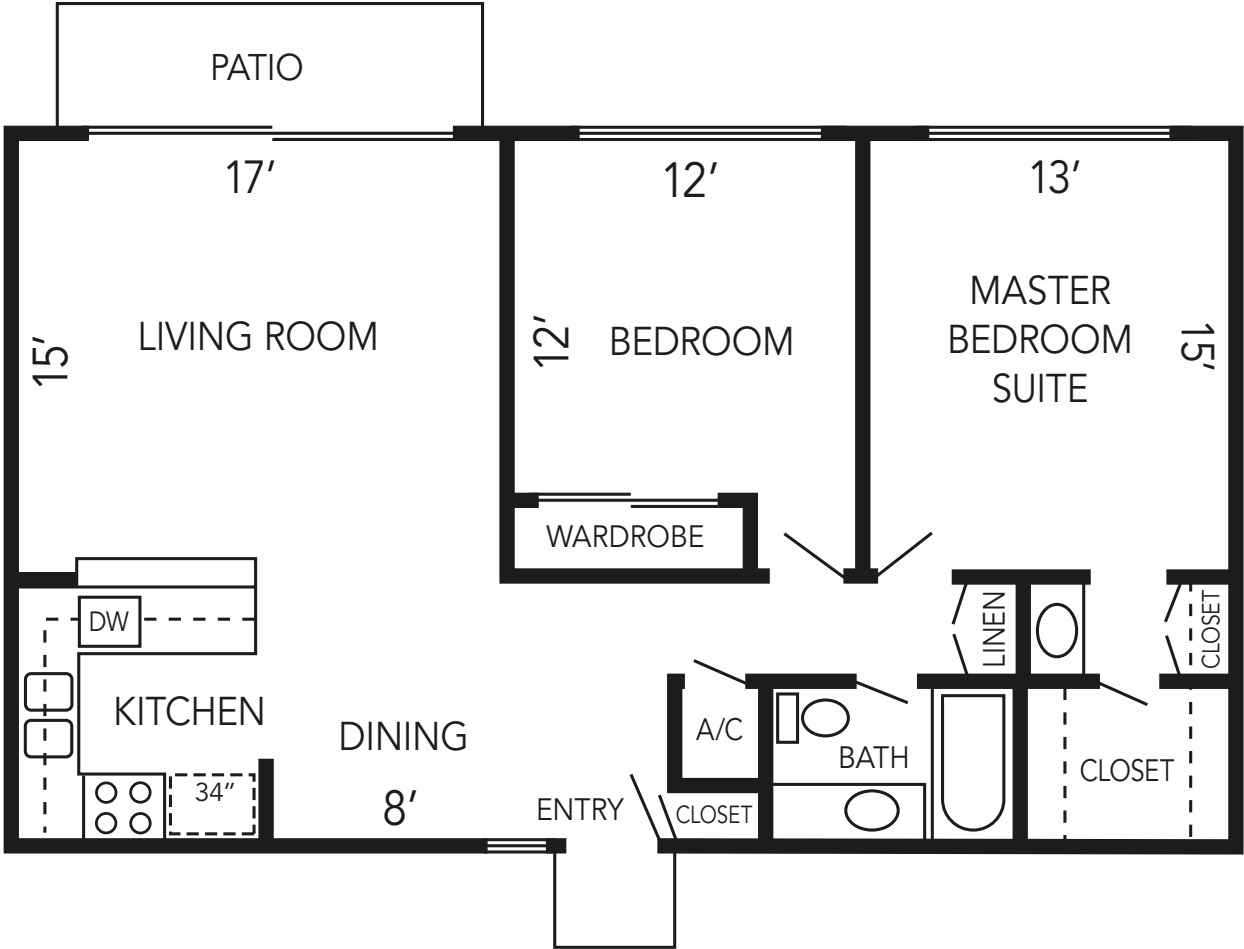

COTTONWOOD

2 Bedroom, 1 1/3 Bath - 965 sq ft

(dimensions are approximate)

THE ASPENS

FAIRHAVEN APARTMENT HOMES

www.farwestapartments.com