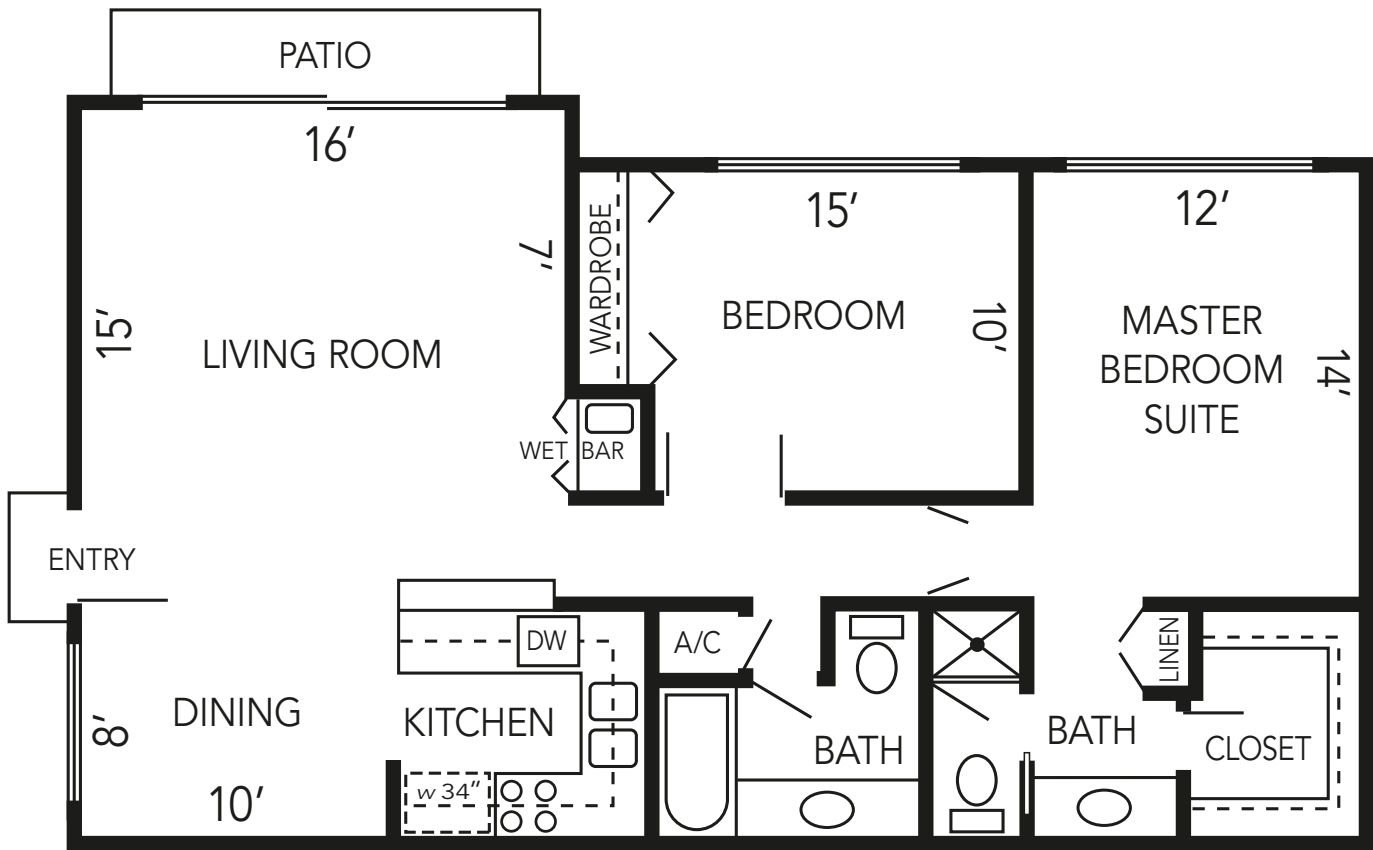

# DOGWOOD

2 Bedroom, 2 Bath - 1000 sq ft

(dimensions are approximate)